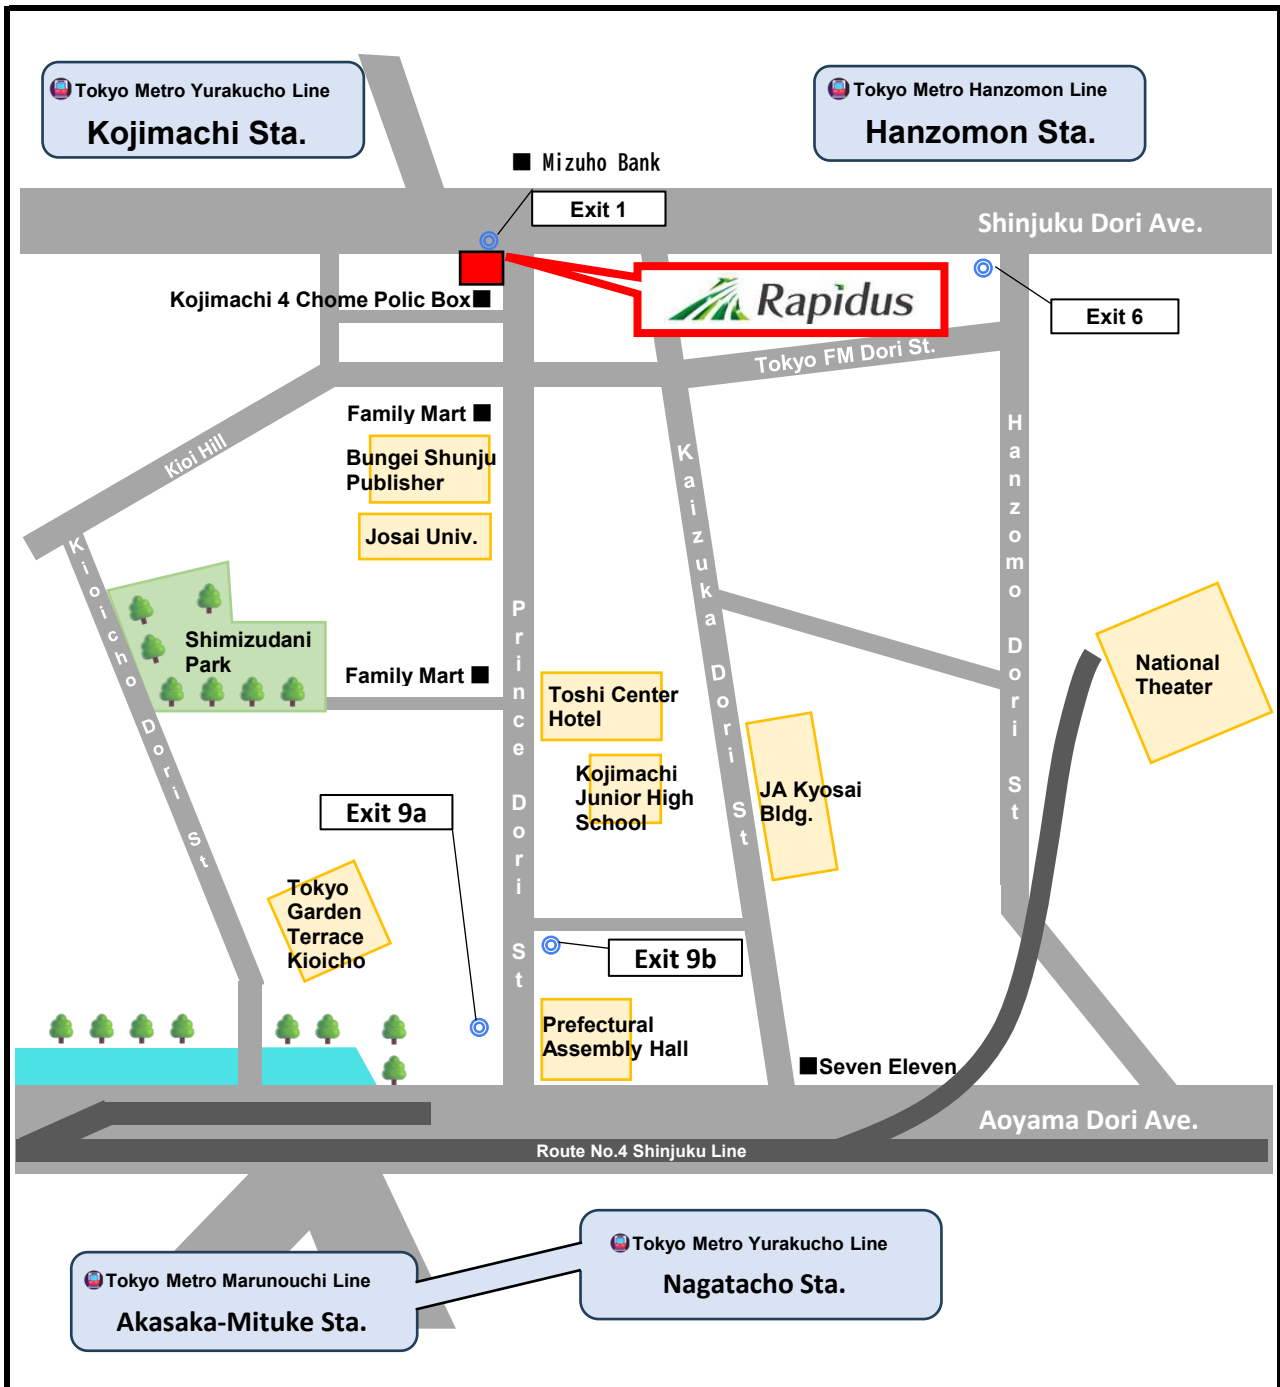

Rapidus Corporation HQ Access

Rapidus Corporation

Kojimachi Diamond Building, 4-1 Kojimachi Chiyoda-ku, Tokyo 102-0083, Japan